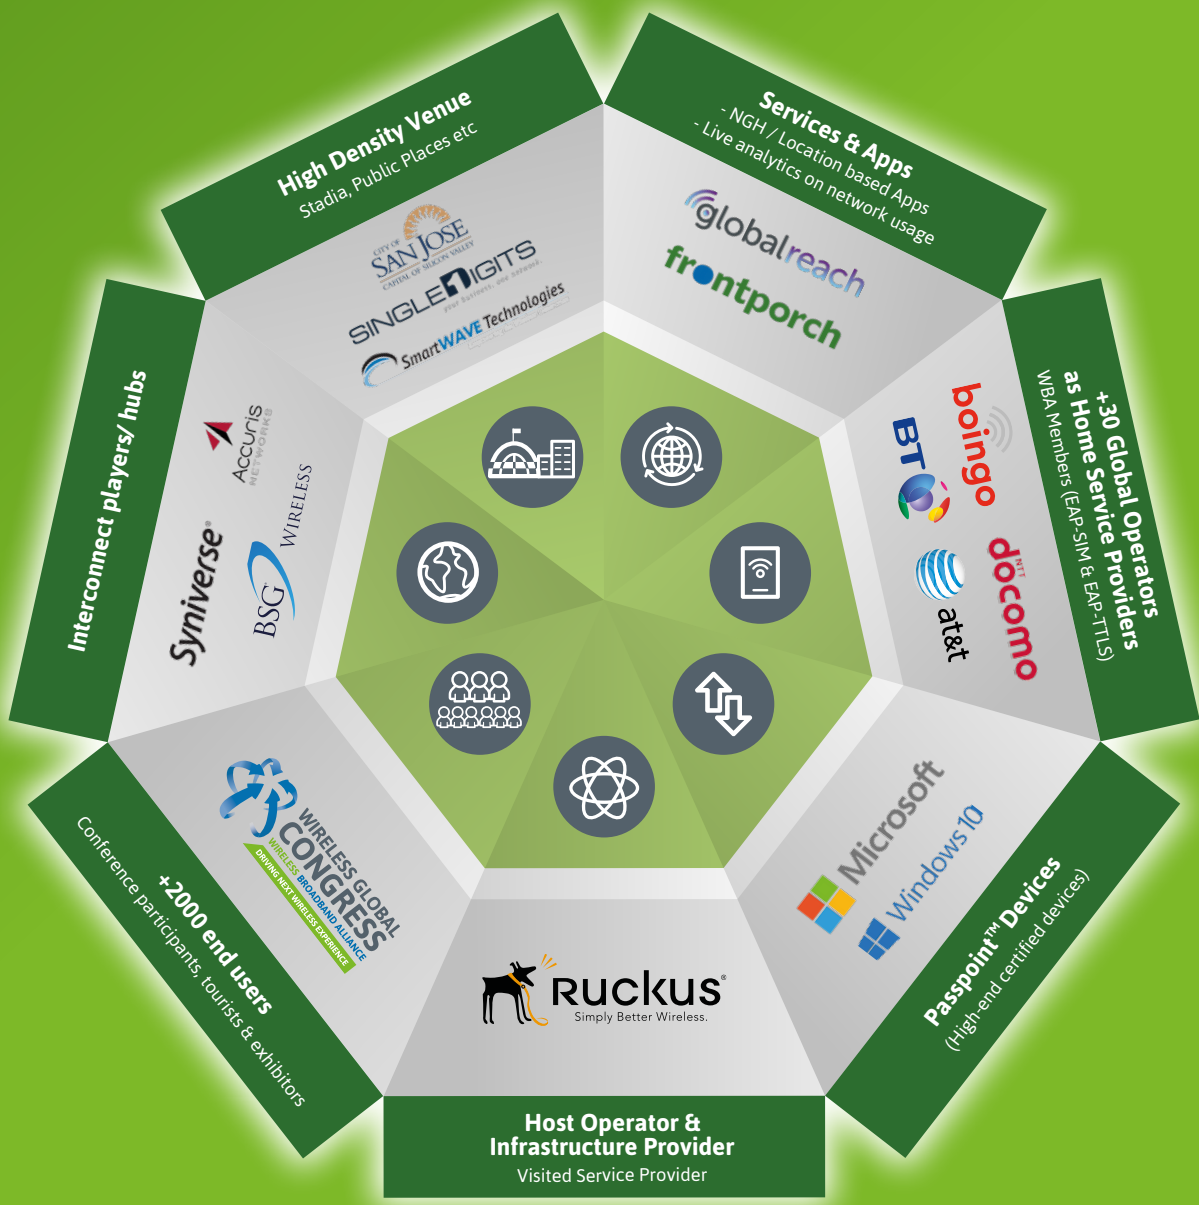

When you're in the coverage area of the Next Gen Wi-Fi network, you will automatically and securely connect on to the network based on your user identity credentials (either SIM card or Cable operator profile).

The Next Gen Wi-Fi network will be available in all the areas highlighted on the Coverage Area where **FREE** Wi-Fi is available.

The Next Gen Wi-Fi Experience is brought to you by

COMPANIES PARTICIPATING IN NEXT GEN WI-FI

COMPANIES PARTICIPATING IN NEXT GEN WI-FI

WHAT IS NEXT GEN WI-FI?

Wi-Fi has experienced a phenomenal growth in recent years. Not just a huge growth in the number of hotspots being deployed by several operators, but also new players emerging in the ecosystem (cities, venue owners, retail brands and specific vertical market service providers) and new value-added services being deployed (Wi-Fi Calling, Location Based Services).

Carrier grade Wi-Fi platforms, Wi-Fi roaming and Passpoint have enabled the Wi-Fi ecosystem to develop new services for consumers and enterprises and to develop new monetization strategies and business models (e.g. Wi-Fi First operators, advertising, location based services).