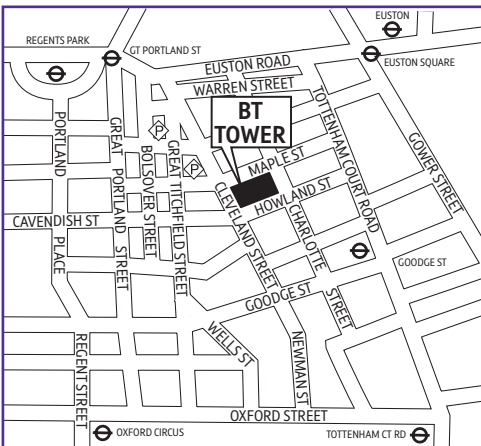

Your map and directions.

BT Tower.

Address:

BT Tower, Maple Street Entrance, London W1T 4JZ

How to find us:

The nearest Tube Stations are Warren Street, on the Northern and Victoria lines, Goodge Street on the Northern line and Great Portland Street on the Metropolitan, Circle and Hammersmith and City Line.

Two NCP car parks are nearby and shown on the map.

[View larger map or get directions from your location.](#)

IMPORTANT:

BT Tower - security arrangements.

We look forward to welcoming you to the BT Tower and would like to draw your attention to the following security arrangements.